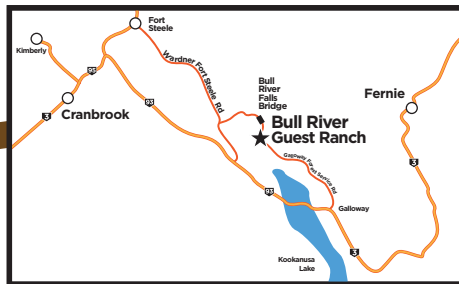

Bull River Guest Ranch Facility Map

Galloway Forest Service Road

Entrance Road

The Lodge

Salmon Cabin

Owners Office & Home

Wedding Ceremony Area

Ranch Barn

Petting Zoo

Gazebo, Designated Smoking Area

Hot tub & Sauna

Whitetail Cabin

Mustang Cabin

Buffalo Cabin

Wolf Cabin

Honeymoon Cabin